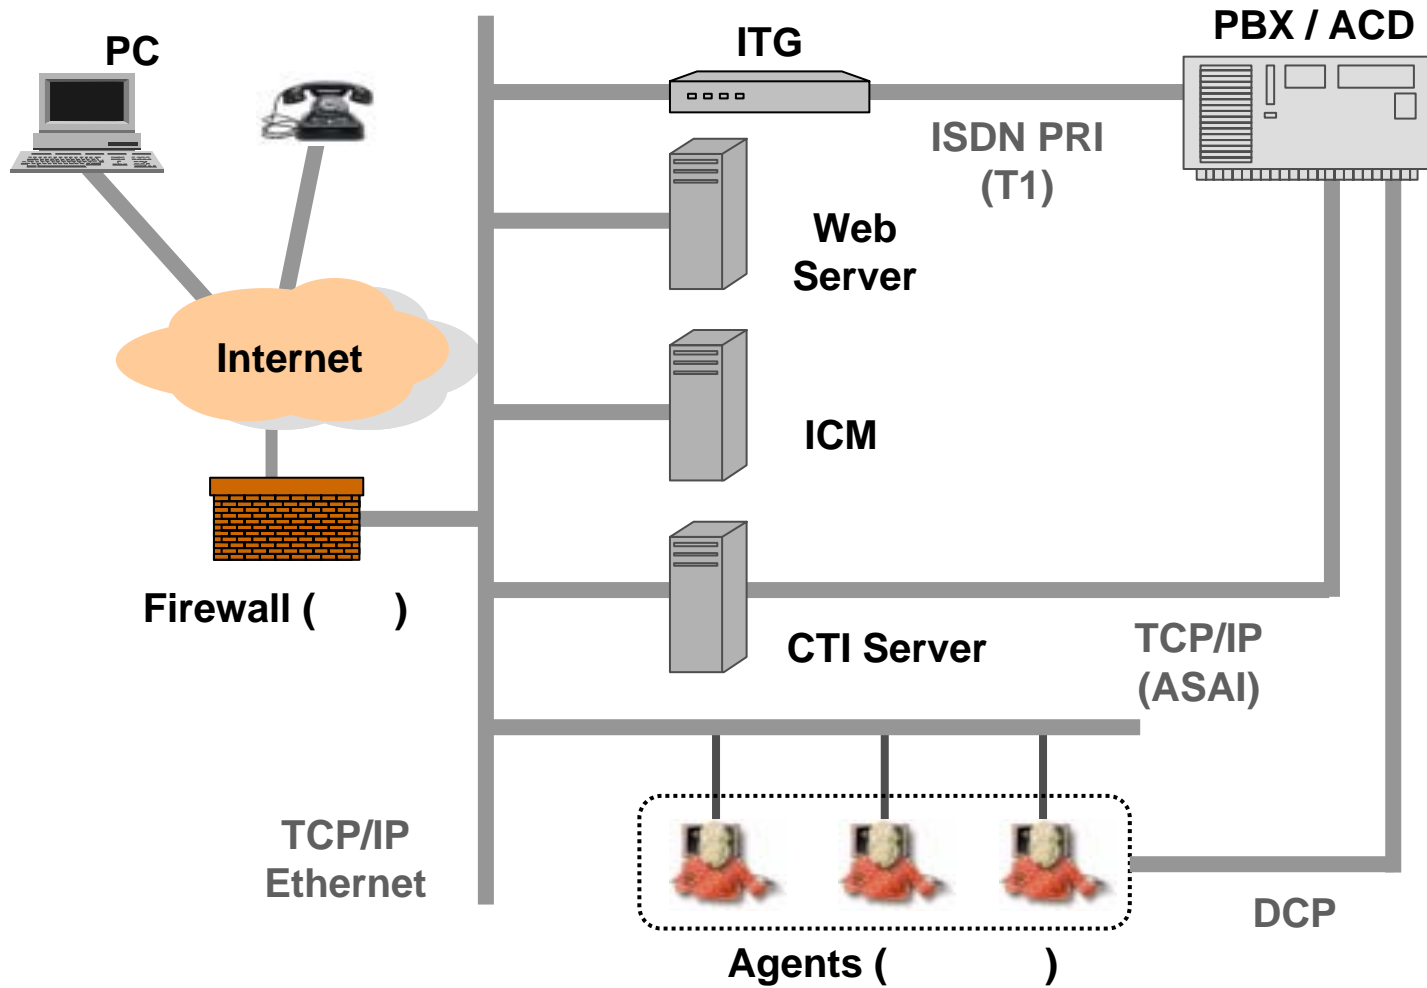

PBX : Private Branch eXchange
ACD : Automatic Call Distributor

ITG : Internet Telephony Gateway
DCP : Digital Communication Protocol

ICM : Internet Call Manager