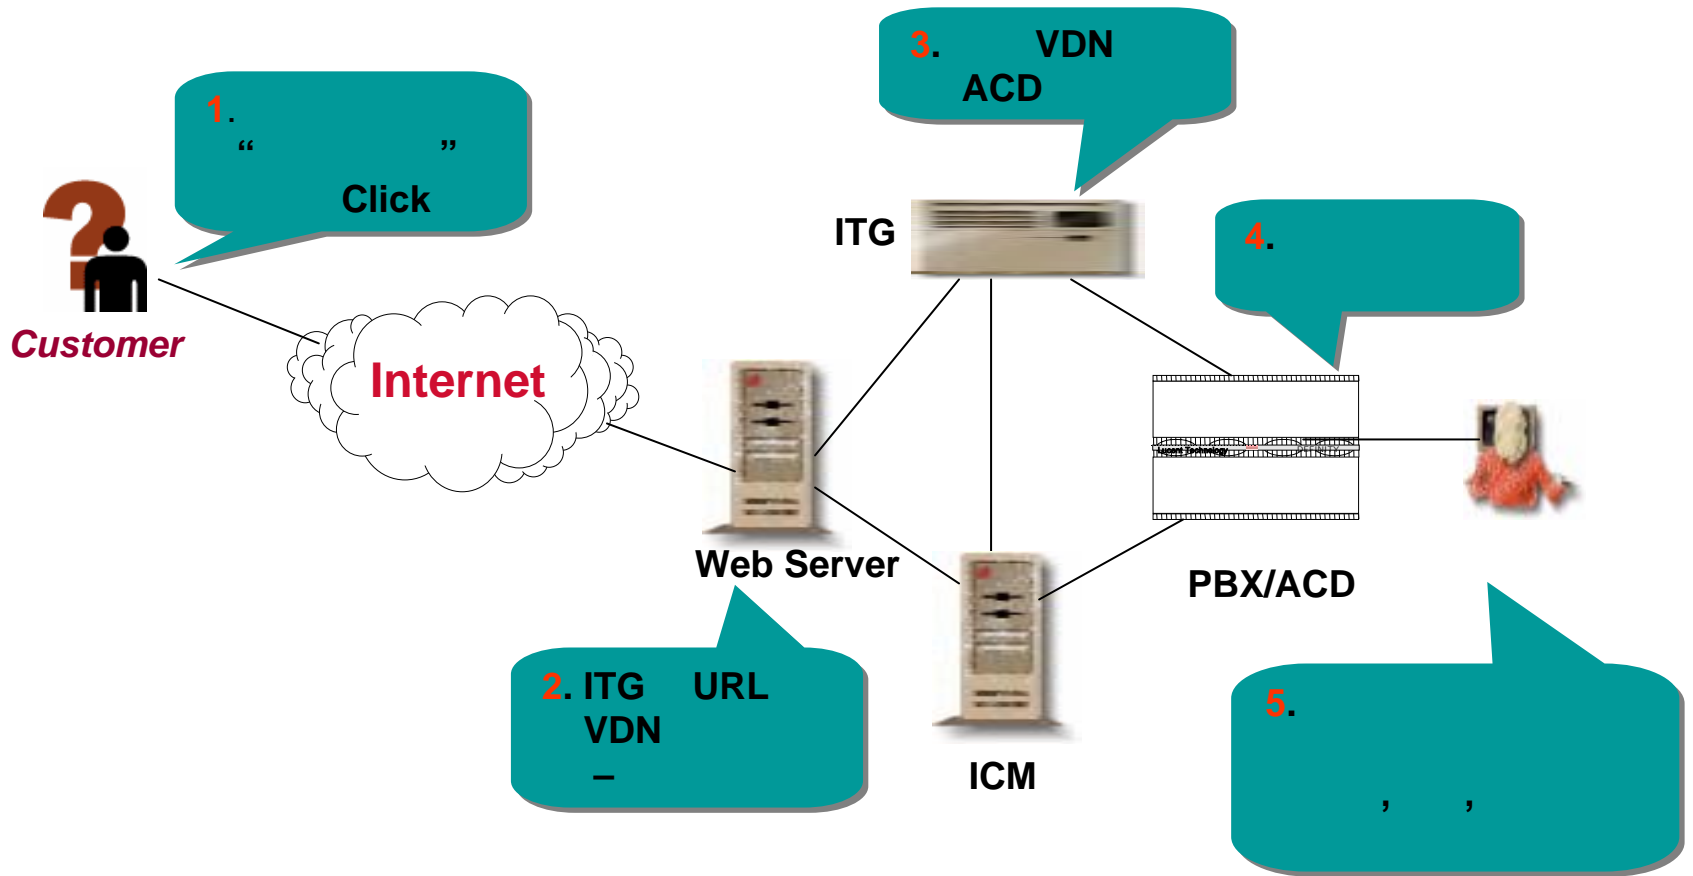

VDN : Vector Directory Number